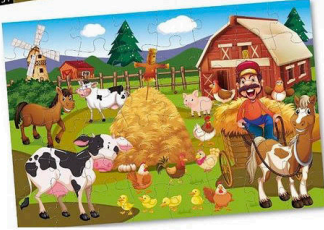

### Product Description

ITEM NO.8802  
BOX SIZE: 30X9X24 CM  
PUZZLE SIZE: 62X92 CM